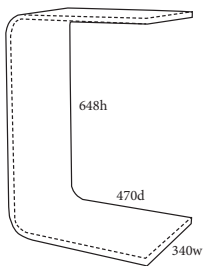

Product Codes

Natural
KON144-WD
Black
KON144-WD3

Specifications

Guarantee
5 years
Indicative Weight Rating
65kg

Features

- Lightweight for ease of movement
- Heavy duty plywood laminate construction
- Exposed wooden edges
- Clear lacquer veneer finishes (natural beech or black stained)
- Multi-use positions to suit applications

Dimensions (MM)

Link Upright Table:
Overall - 340w x 470d x 648h

Link Occasional table:
Overall - 648w x 340d x 470h

Natural Beech
Upright table

Black Stained
Occasional table