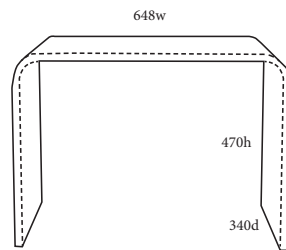

Product Codes

Natural
KON144-WD
Black
KON144-WD3

Specifications

Guarantee
5 years
Indicative Weight Rating
65kg

Features

- Lightweight for ease of movement
- Heavy duty plywood laminate construction
- Exposed wooden edges
- Clear lacquer veneer finishes (natural beech or black stained)
- Multi-use positions to suit applications

Dimensions (MM)

Link Upright Table:
Overall - 340w x 470d x 648h

Link Occasional table:
Overall - 648w x 340d x 470h

Natural Beech
Upright table

Black Stained
Occasional table