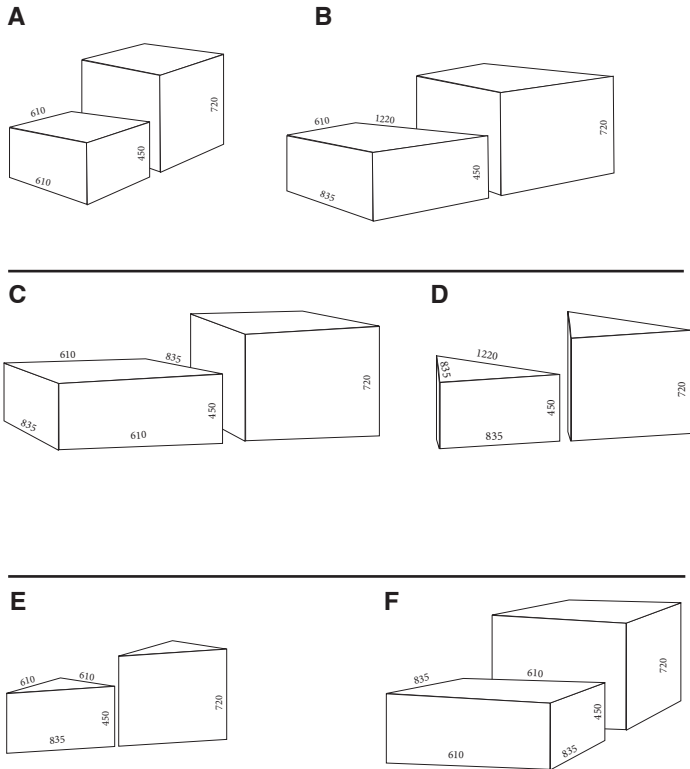

Konfurb
EightBy4 Ottoman Series

Dimensions (MM)

Configuration Inspiration