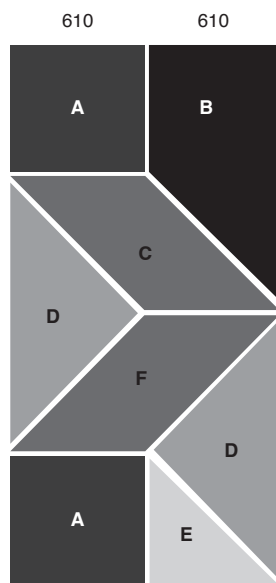

Konfurb
EightBy4 Ottoman Series

Product Codes

KON390

Specifications

Guarantee
 5 years
Indicative Weight Rating
 150kg (per piece)
Indicative Sitting Hours
 8+

Features

- Heavy duty construction
- Light weight for easy manoeuvrability
- Superior 80mm 35/230 FR foam
- Fine top stitch detailing
- Black plastic glides
- Customer Specified fabric
- Full 5 year guarantee (excluding upholstery)

Dimensions (MM)

Ottoman Height (mm): 450h / 720h
 Overall Size (mm): 2440d / 1220w / 450h/720h (full set)

Options

Ottoman set with castors (KON391)

Eightby 4 Individual Ottomans (6 kinds)

8 pieces in full set

Square - A
 (450h) KON390-A
 (750h) KON390H-A

Small Triangle - E
 (450h) KON390-E
 (750h) KON390H-E

Large Triangle - D
 (450h) KON390-D
 (750h) KON390H-D

Trapezoid - B
 (450h) KON390-B
 (750h) KON390H-B

Parallelogram (L) - C
 (450h) KON390-C
 (750h) KON390H-C

Konfurb Eightby4

Fabric Meterage (1.5m wide)

Complete set 13m

450mm height:

A	2.0
B	2.8
C	2.3
D	2.2
E	1.5
F	2.3

720mm height:

A	3.3
B	4.2
C	3.3
D	3.3
E	2.5
F	3.3