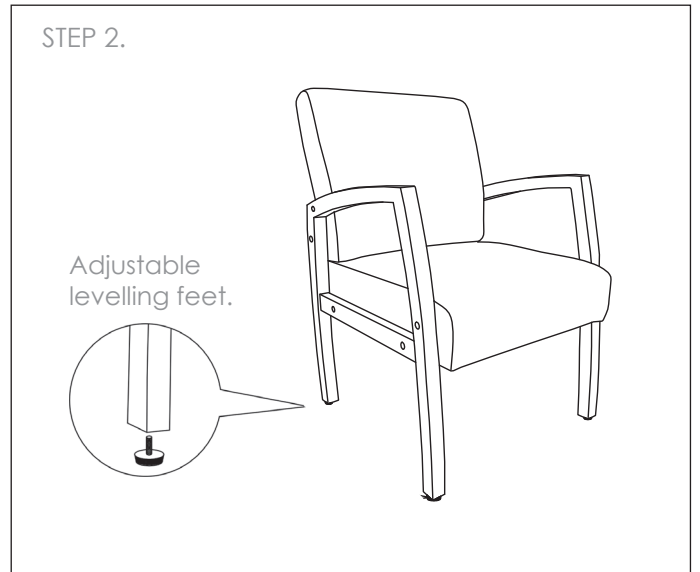

ERGOCare+

Assembly, Operating & Maintenance Instructions

BELLA GUEST CHAIR

Remove all items from the carton. Verify all pieces before assembly.

PART LIST

KEY	QTY	DESCRIPTION
1	1	Back Cushion
2	1	Seat Cushion
3	2	Wood Arms
4	10	Screws
5	10	Plastic Caps
6	1	Allen Key